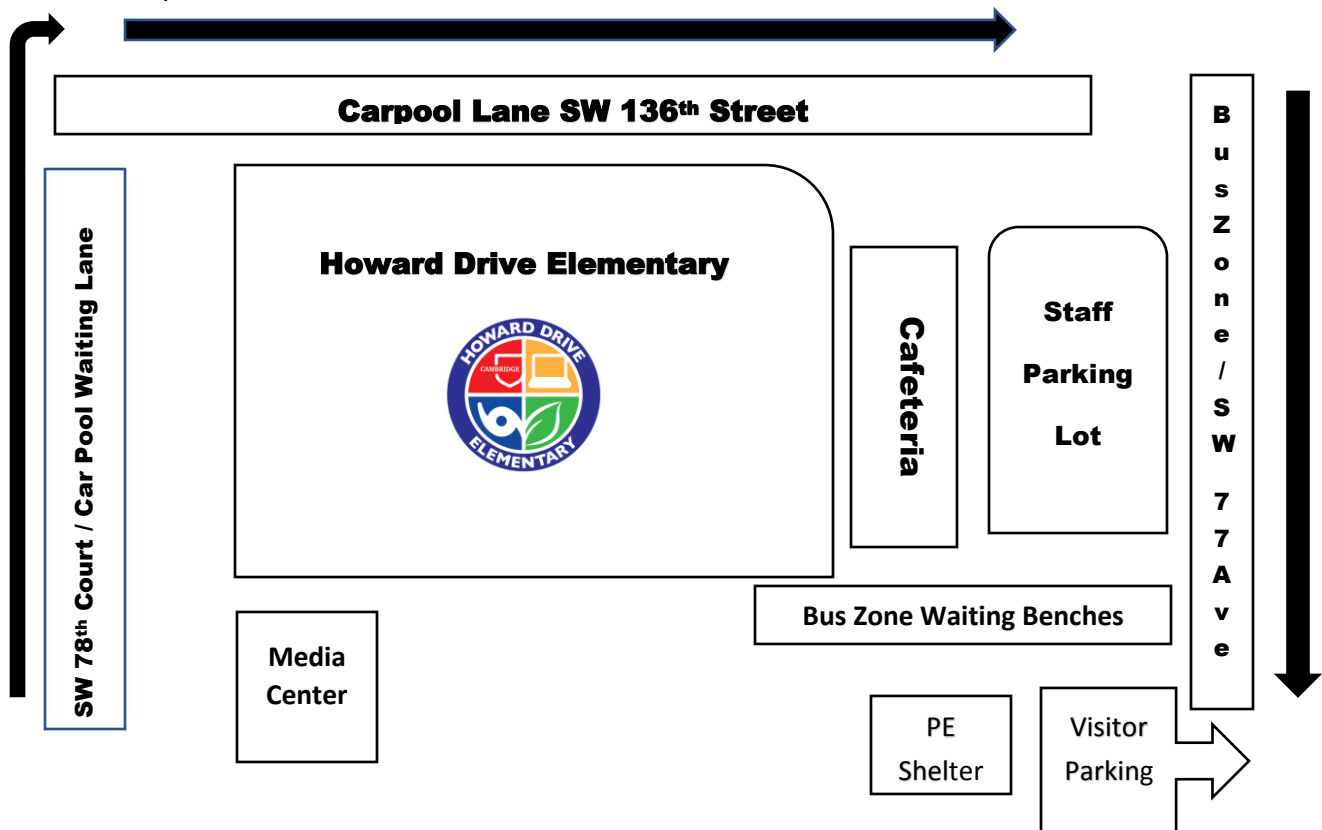

ARRIVAL AND DISMISSAL SAFETY PROCEDURES

Carpool Lane:

Parking is limited at Howard Drive Elementary. We encourage parents to utilize the drop off and pick up zone (the carpool lane) located on 136th Street in the front of the school. Parents are to approach the carpool lane only from 78th Court, not 136th Street. Please do not cut in the line in front of those properly waiting their turn as requested.

Please display the carpool sign assigned by the school in the windshield and adhere to the following guidelines:

- Parents picking up Pre-K, Kindergarten or 1st grade should arrive prior to 1:50 p.m.
- Second grade through Fifth prior to 3:05 p.m. dismissal.
- Please do not leave cars unattended in the carpool lane.

Your cooperation will ensure a safe and smooth flow of traffic.

Parking: Is available for parents and guests in the parking lot located on 77th Avenue by the P.E. Field. Please do not utilize as a drop off or pick up area to ensure the safety of our students.

Bus Zone: The bus zone is located on 77th Avenue. There is NO parking allowed in the bus zone during school days from 7:00 – 9:00 a.m. and 1:00 – 4:00 p.m.

Courtesy and Consideration: Please be considerate of others and our community neighbors by not blocking driveways and parking on lawns.